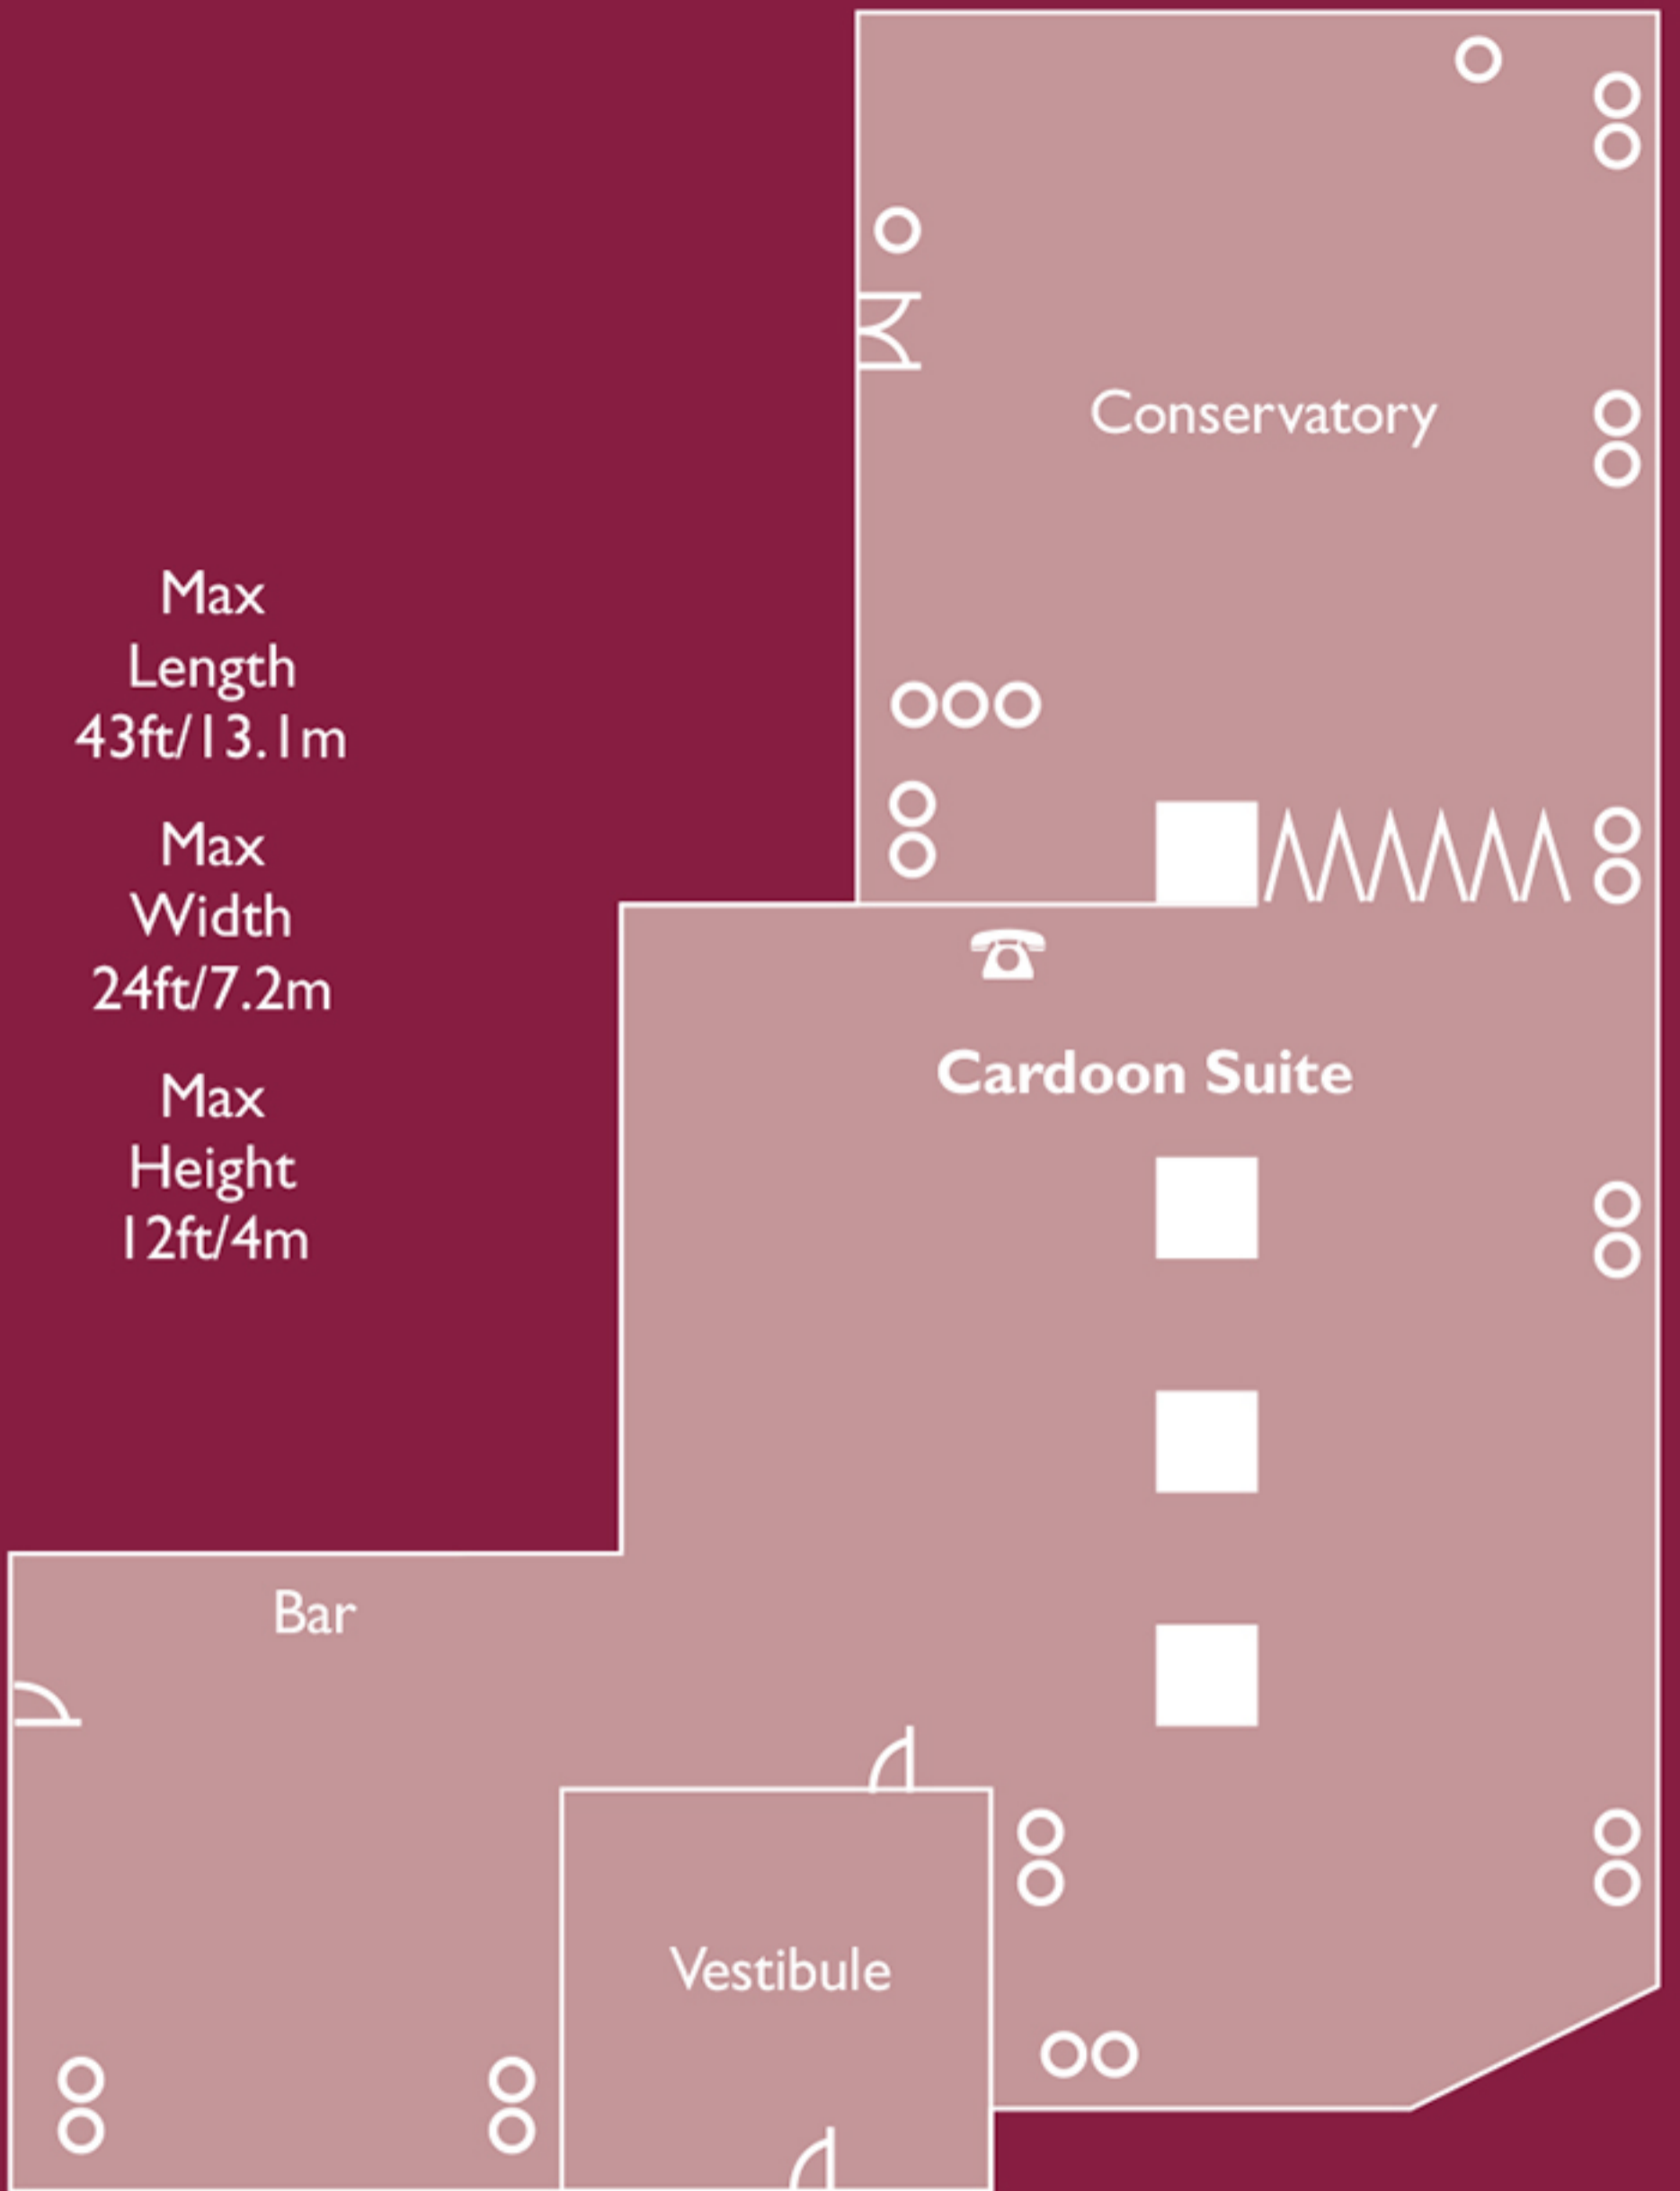

Cardoon Suite

Max Length
43ft/13.1m

Max Width
24ft/7.2m

Max Height
12ft/4m

Theatre	Classroom /U-Shape	Board Room	Room	Reception Buffet	Banquet	Dinner Dance	Natural Daylight
•	•	•	•	•	•	•	•
80 People	50/45 People	40 People		120 People	90 People	100 People	Yes

Key: ○ 13 Amp Sockets D Door M Double Doors T Telephone
 ■ Pillars ❄ Air Conditioning A Concertina Doors