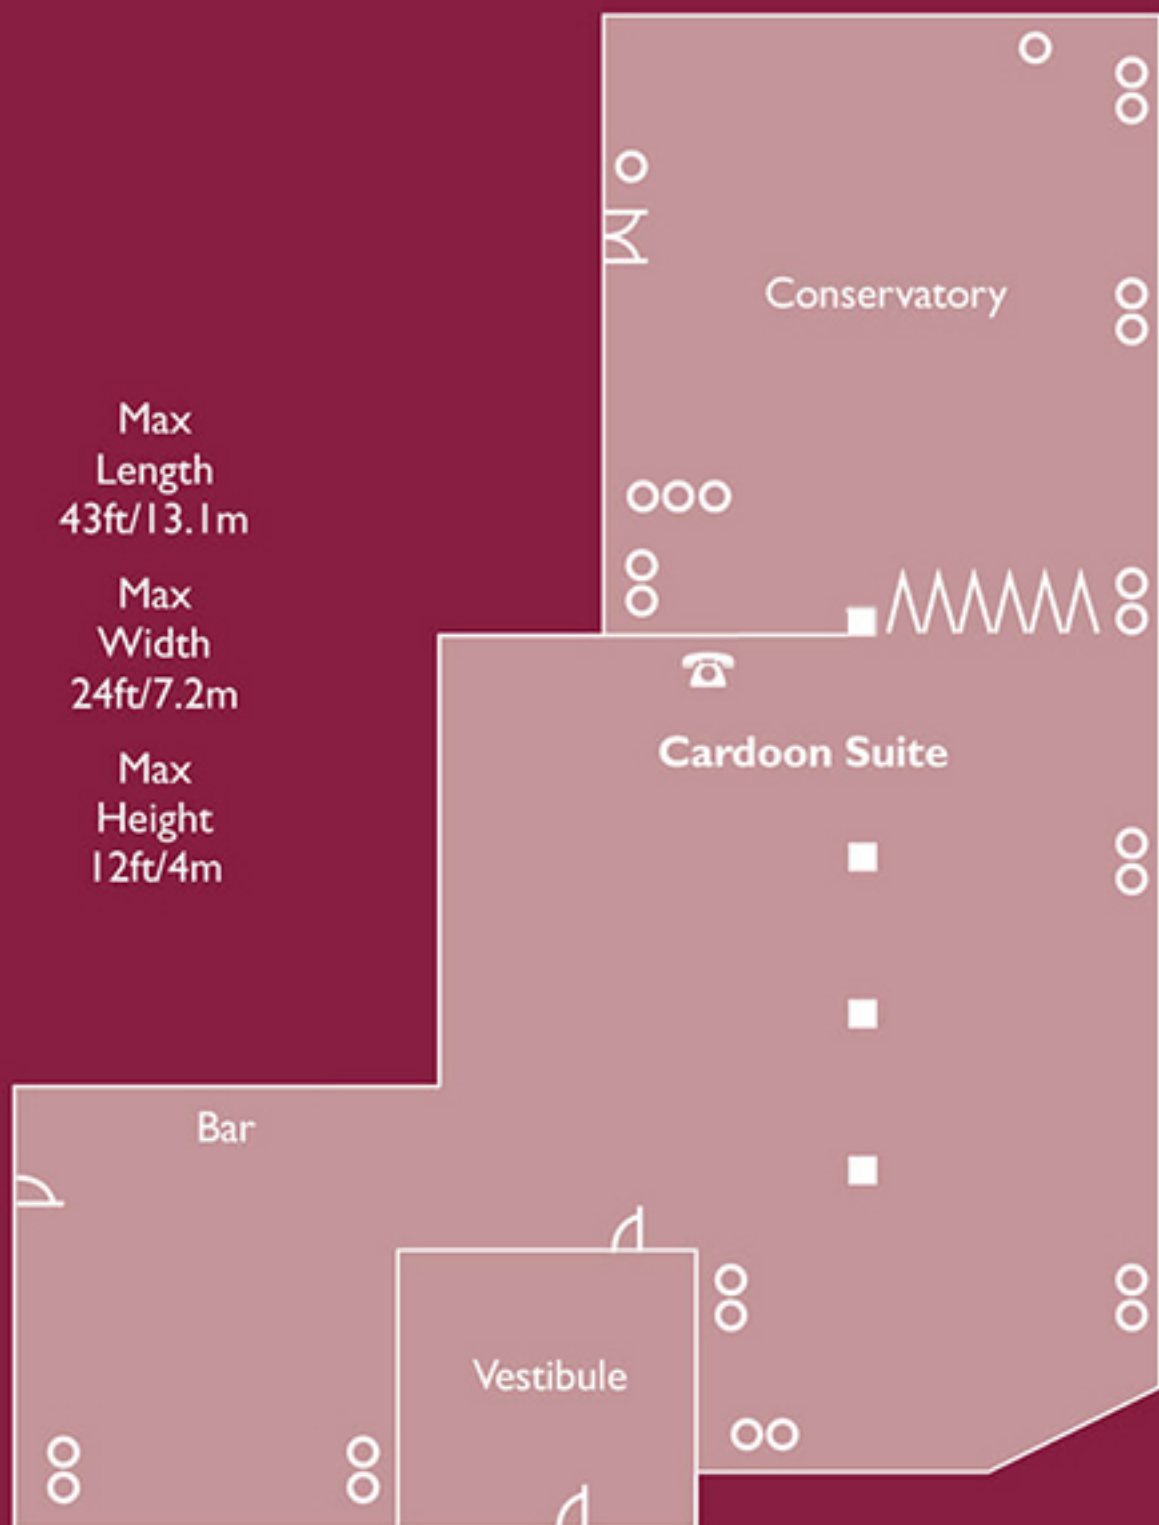

Cardoon Suite

Max
Length
43ft/13.1m

Max
Width
24ft/7.2m

Max
Height
12ft/4m

Theatre	Classroom /U-Shape	Board Room	Room	Reception Buffet	Banquet	Dinner Dance	Natural Daylight
•	•	•	•	•	•	•	•
80 People	50/45 People	40 People		120 People	90 People	100 People	Yes

Key: ○ 13 Amp Sockets ⤴ Door M Double Doors ☎ Telephone
 ■ Pillars ❄ Air Conditioning M Concertina Doors